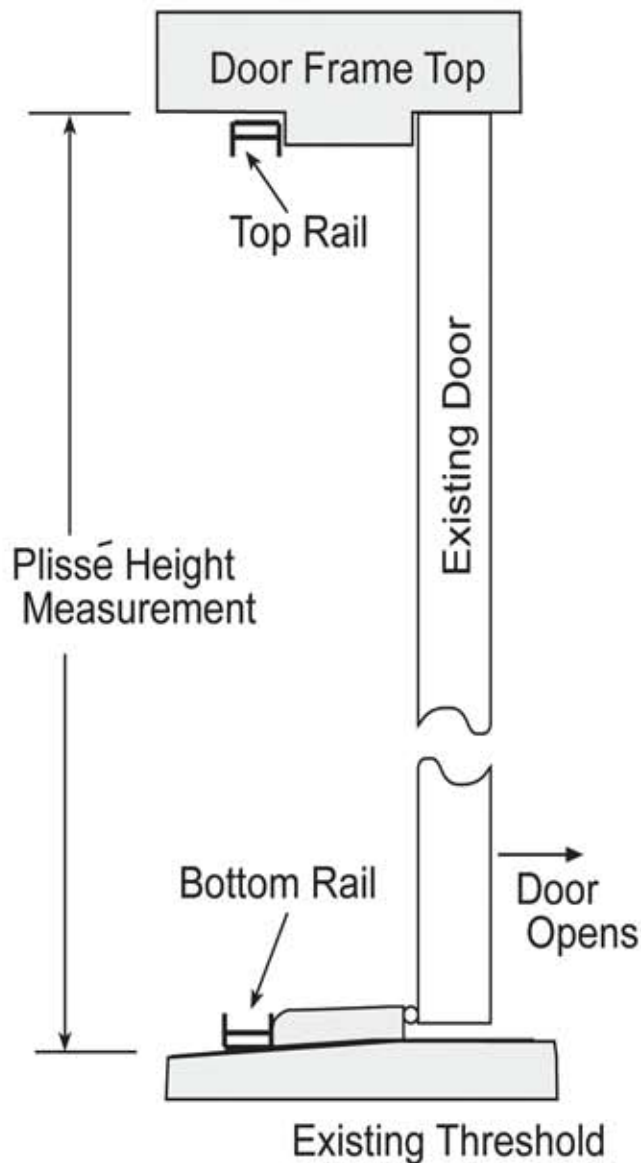

Height Measurement & Threshold Adapter Guide

Plissé Single & Double Door

The drawings below show typical Plissé retractable screen installations for both in-swing and out-swing doors, as well as both single and double door openings.

Typical Installation *Without* Threshold Adapter